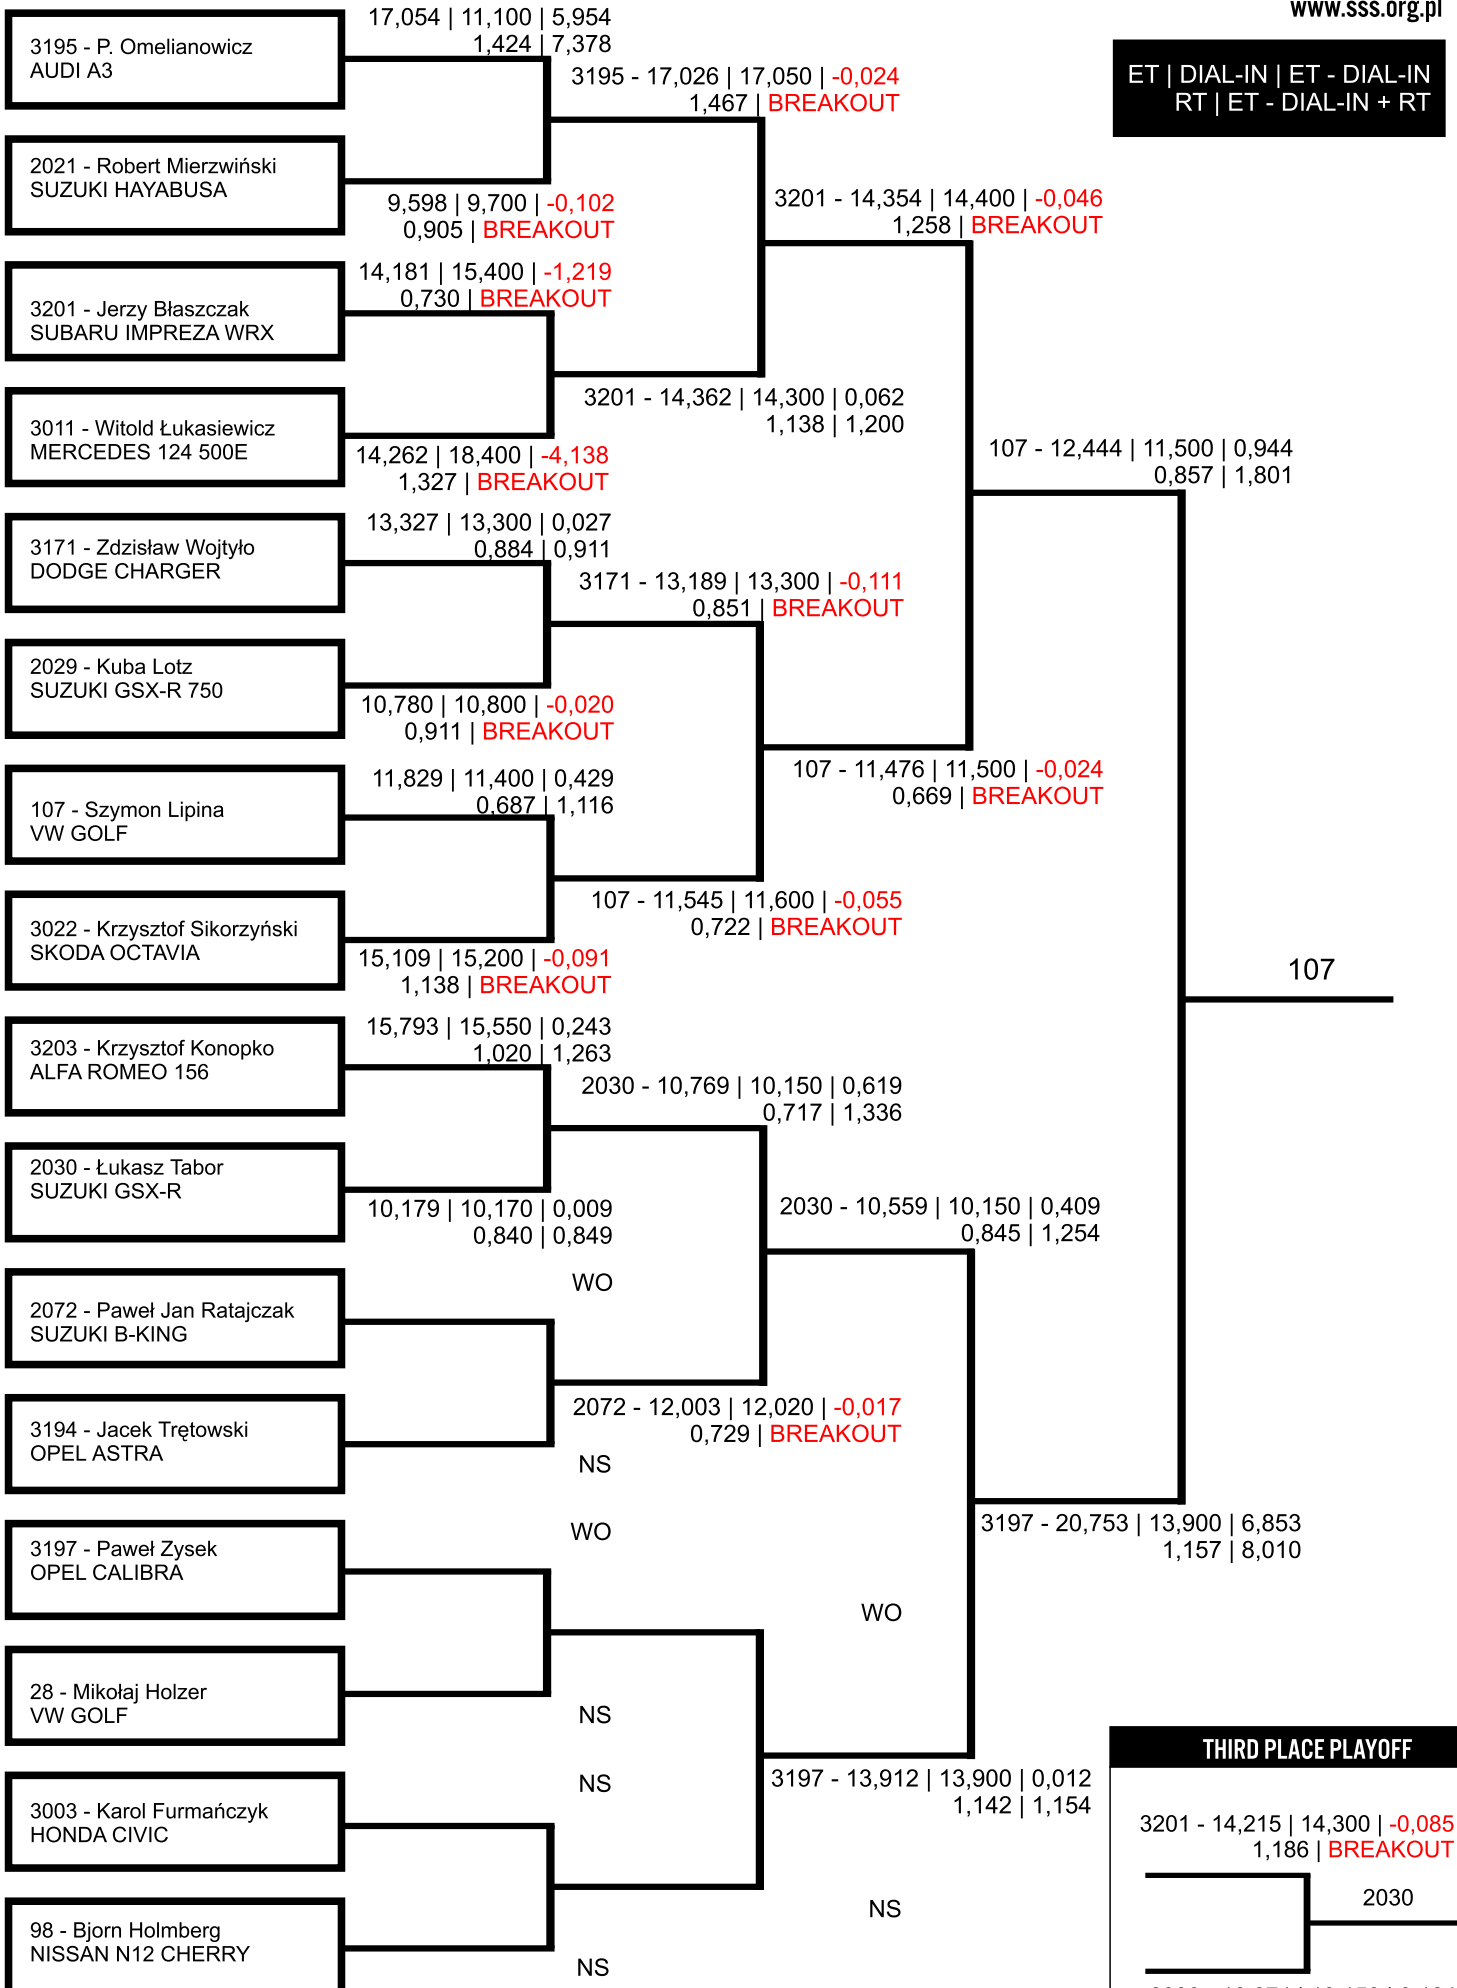

SSS BRACKET CUP

ET | DIAL-IN | ET - DIAL-IN
RT | ET - DIAL-IN + RT

THIRD PLACE PLAYOFF

3201 - 14,215 14,300 -0,085 1,186 BREAKOUT	
	2030
2030 - 10,274 10,150 0,124 0,801 0,925	